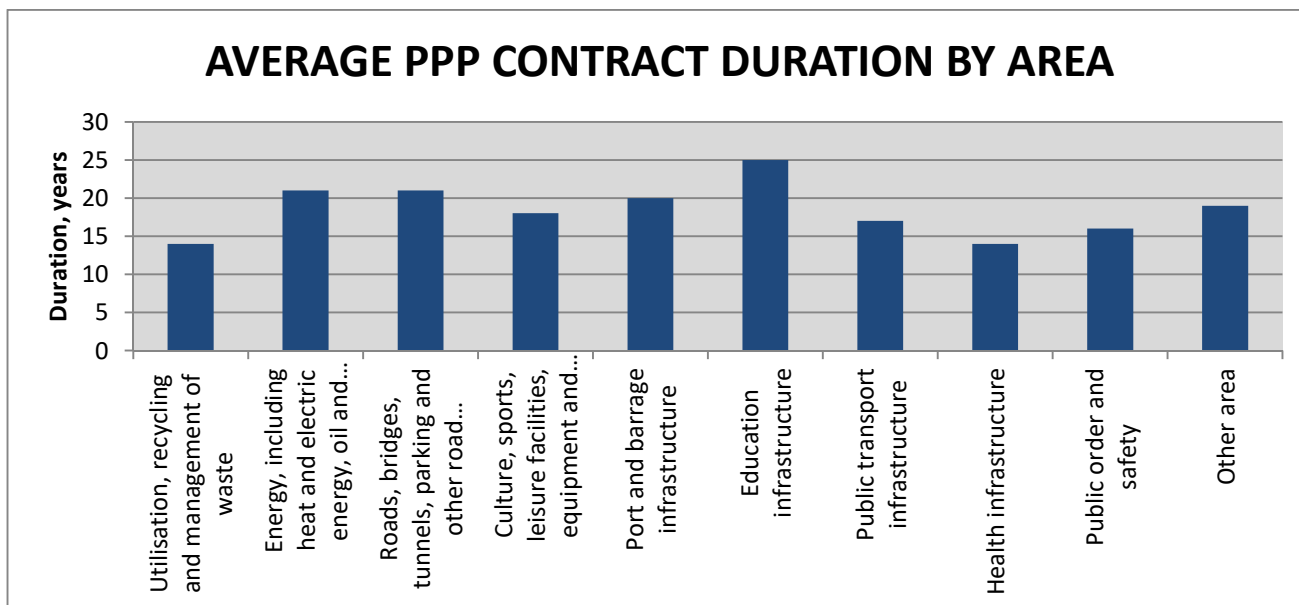

PPP CONTRACTS BY CONTRACT DURATION

For further information please contact the State Assets Management Department, phone: +370 5 239 0122.