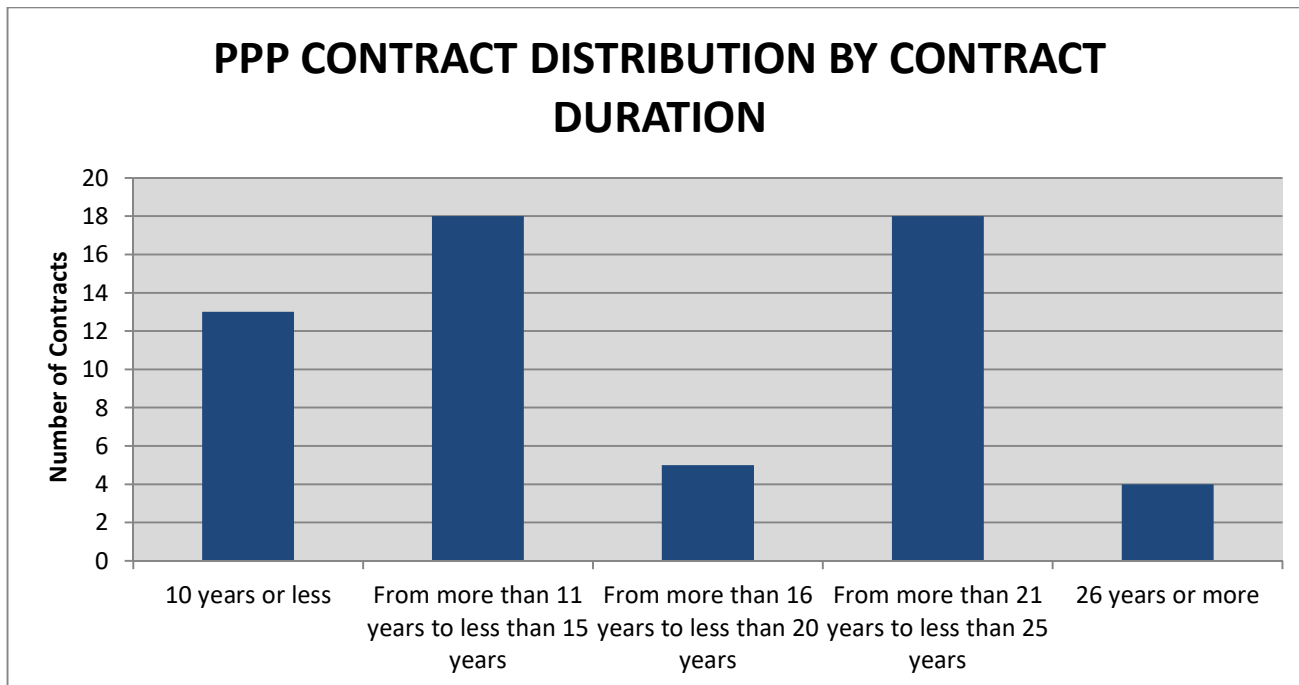

PPP CONTRACTS BY CONTRACT DURATION

For further information please contact the State Assets Management Department, phone: +370 5 239 0122.