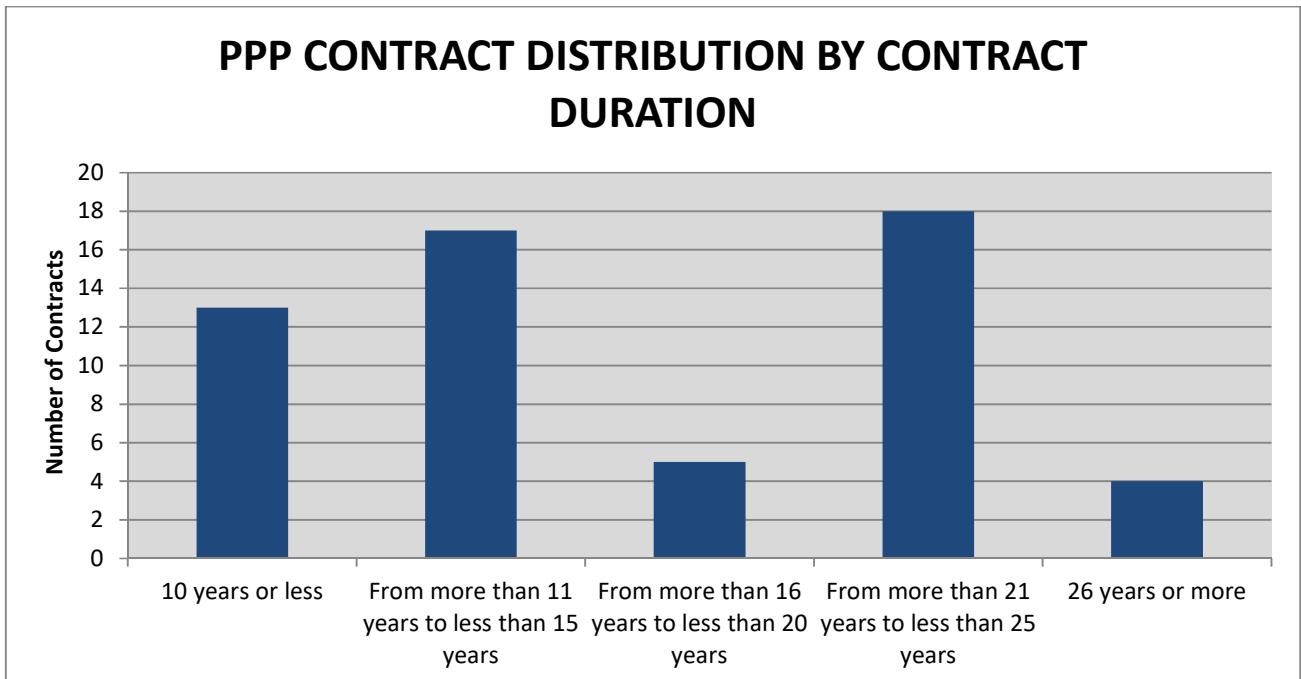

PPP CONTRACTS BY CONTRACT DURATION

For further information please contact the State Assets Management Policy Division of the State Assets Management Department, phone: +370 5 239 0183.