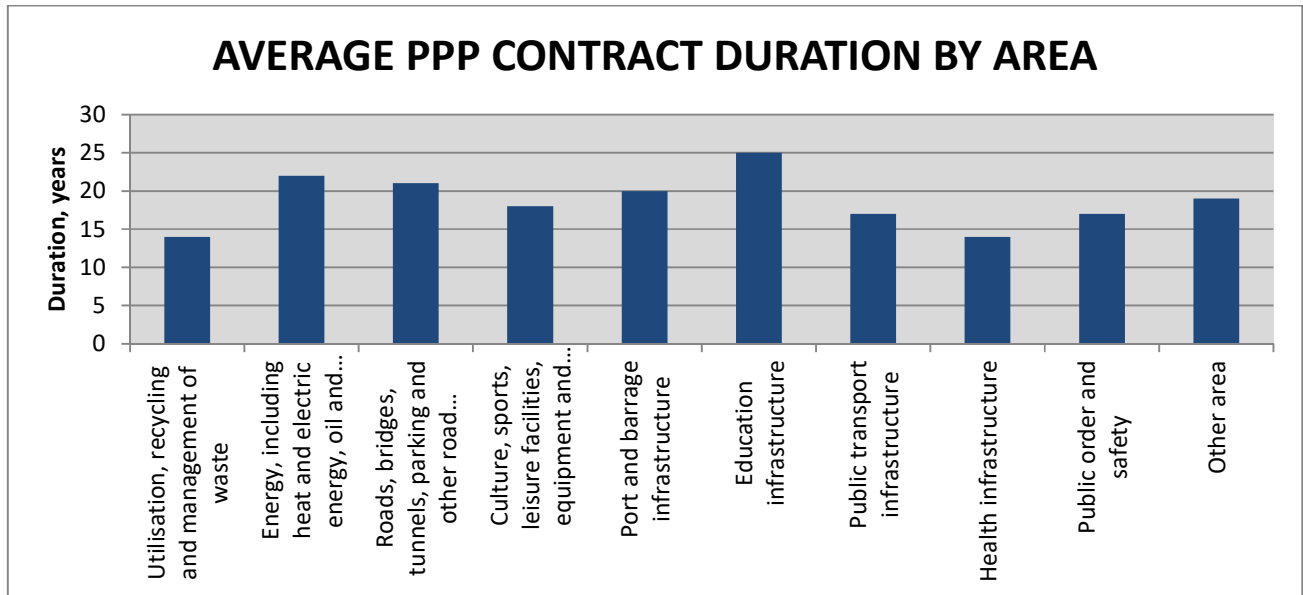

PPP CONTRACTS BY CONTRACT DURATION

For further information please contact the State Assets Management Policy Division of the State Assets Management Department, phone: +370 5 239 0183.