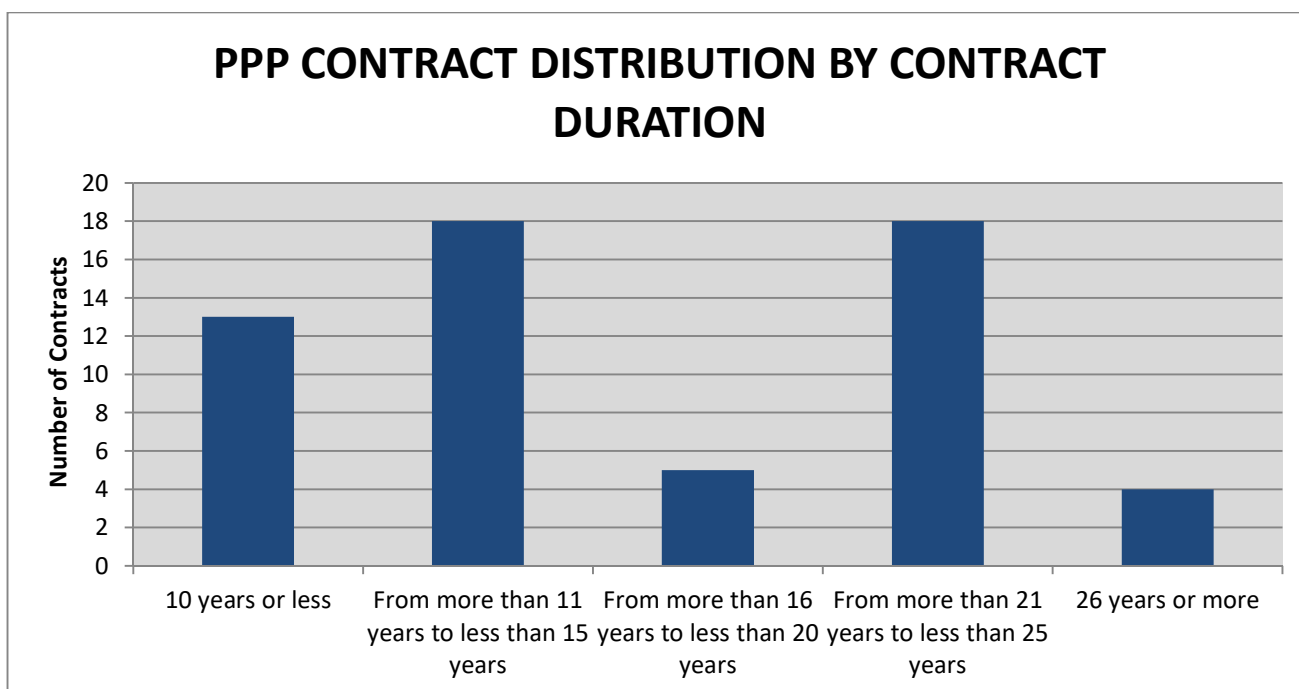

PPP CONTRACTS BY CONTRACT DURATION

For further information please contact the State Assets Management Policy Division of the State Assets Management Department, phone: +370 5 239 0183.