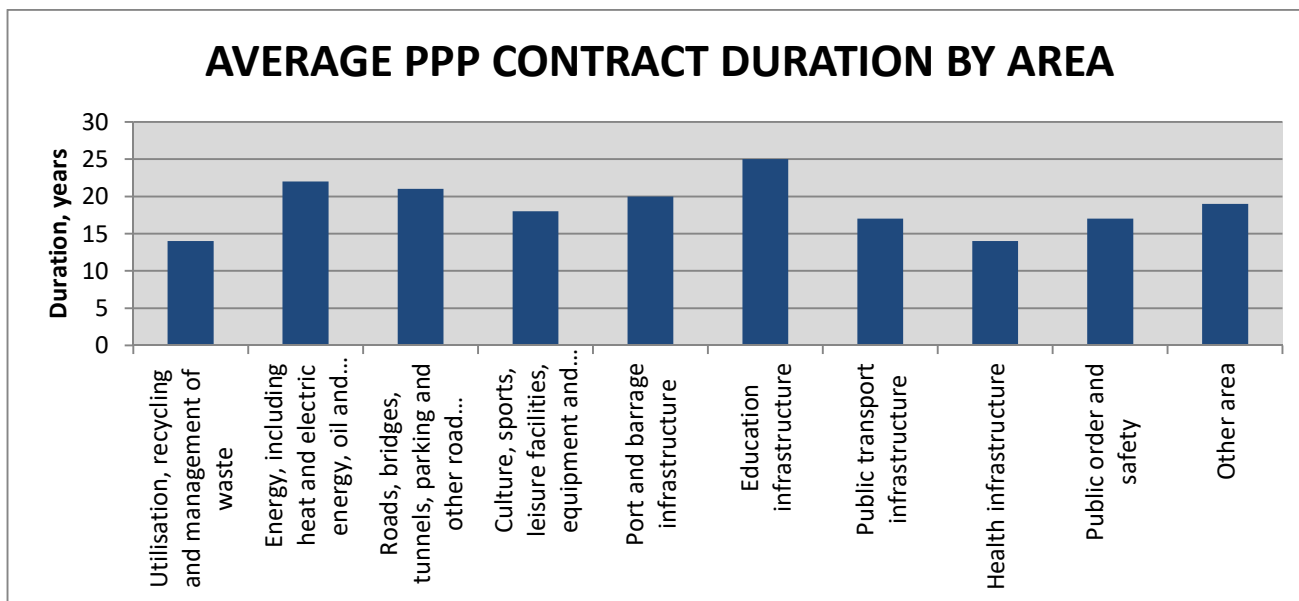

PPP CONTRACTS BY CONTRACT DURATION

For further information please contact the State Assets Management Policy Division of the State Assets Management Department, phone: +370 5 239 0183.